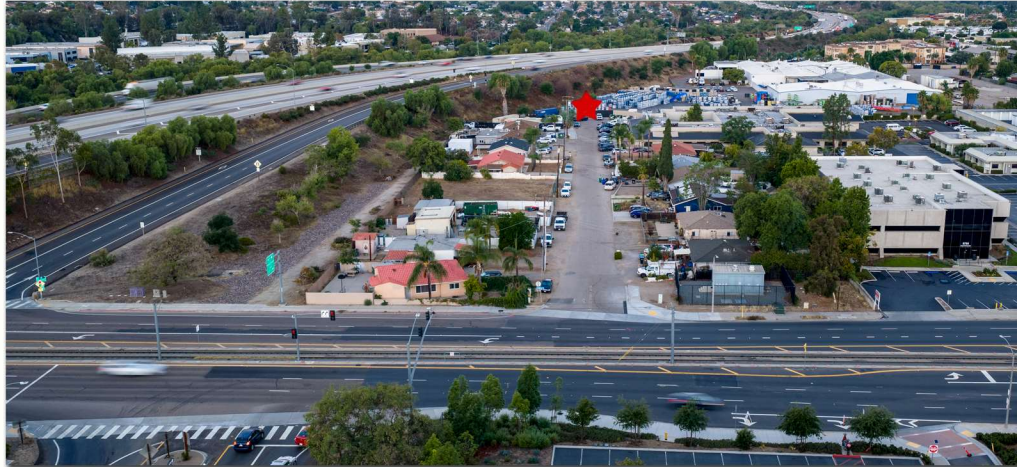

FOR LEASE

8787 Olive Lane, Santee, Ca 92071

For more information contact:

Robbie Cornell
robbie@tollercornell.com
CA Lic # 01702034

Mick Toller
mick@tollercornell.com
CA Lic # 01355557

619-456-2380

TOLLER CORNELL
COMMERCIAL REAL ESTATE

On Pointe Management
YOUR INVESTMENT. OUR PRIORITY.

The information contained herein has been obtained from sources we deem reliable. While we have no reason to doubt its accuracy, we do not guarantee it.