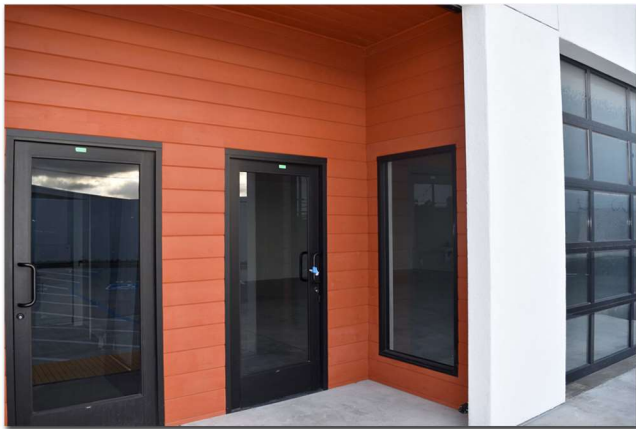

FOR LEASE

8140 Commercial Street, La Mesa, Ca

For more information contact:

Robbie Cornell
robbie@tollercornell.com
CA Lic # 01702034

Mick Toller
mick@tollercornell.com
CA Lic # 01355557

619-456-2380

TOLLER CORNELL
COMMERCIAL REAL ESTATE